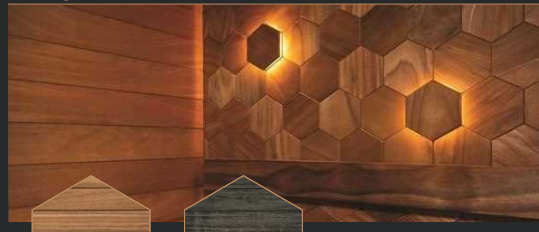

Lining Boards

Thermo Wood Cladding Thermo Black Wood Cladding