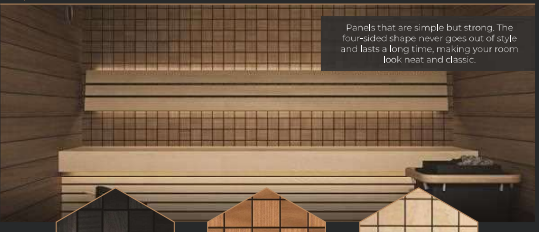

Square

Square Black Square Thermo Square Light