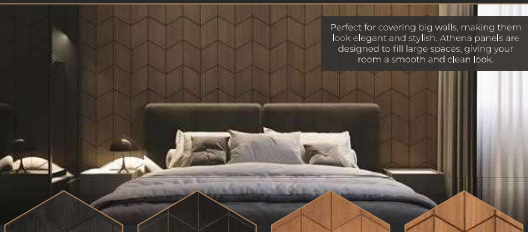

Athena

Athena Black Athena Thermo Black Athena Thermo Athena Thermo Split