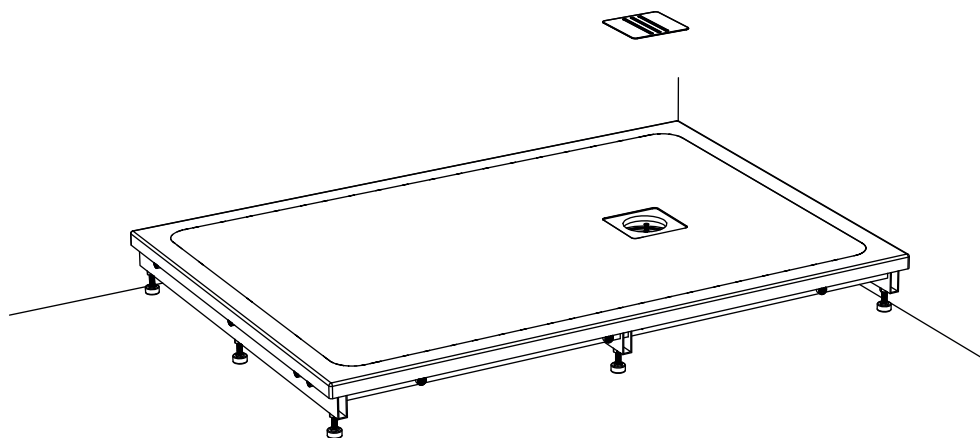

160 DCO White 1800 0438
160 DCO Black 1800 0440
130 DCO White 1800 0442
130 DCO Black 1800 0444

Tray Vista CO right

Tray Vista CO left

TYLÖ

For other languages please contact marketing@sauna360.com