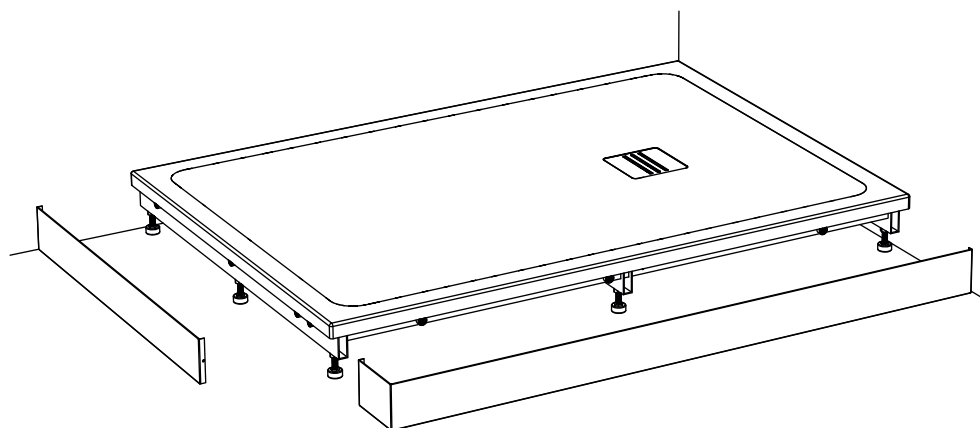

160 DCO White 1800 0438
160 DCO Black 1800 0440
130 DCO White 1800 0442
130 DCO Black 1800 0444

Tray Vista CO right

Tray Vista CO left

TYLÖ

For other languages please contact marketing@sauna360.com