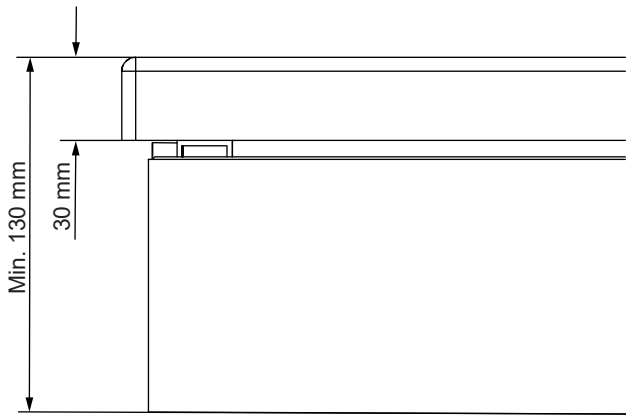

Tray Vista CO right

Tray Vista CO left